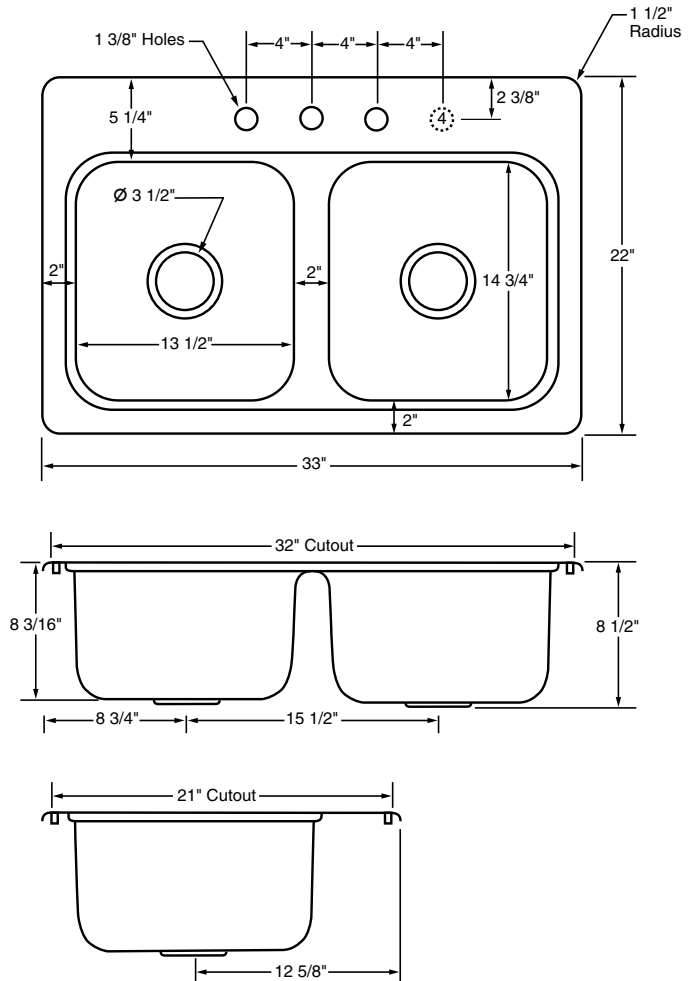

**ARLINGTON® DOUBLE BOWL 33" X 22"**  
**SELF-RIMMING KITCHEN SINK**

**Product Features:**

- Acid resisting, porcelain enameled surface
- Double bowl self-rimming 33" x 22" kitchen sink
- Equal bowl sizes
- Extended back ledge
- Shipping weight: approx. 25 lbs.

**53463** Three Hole

**53464** Four Hole

**Nominal Dimensions:**

838 x 559 x 203mm  
(33" x 22" x 8")

**Bowl sizes:**

343mm (13½") wide  
375mm (14¾") front to back  
216mm (8½") deep

**Compliance Certifications –**

**Conforms to the Following Specifications:**

- ANSI/ASME A112.19.4M
- IAPMO (UPC)

**To Be Specified:**

- Color:
- Faucet:
- Faucet Finish:
- Strainer:
- 1-1/4" Trap:

 • When installed so top of sink is 876mm (34½") from finished floor. **MEETS THE AMERICANS WITH DISABILITIES ACT GUIDELINES AND ANSI A117.1 ACCESSIBLE AND USEABLE BUILDINGS AND FACILITIES – CHECK LOCAL CODES.**

**IMPORTANT:** Dimensions of fixtures are nominal and may vary within the range of tolerances established by ANSI Standard A112.19.4.