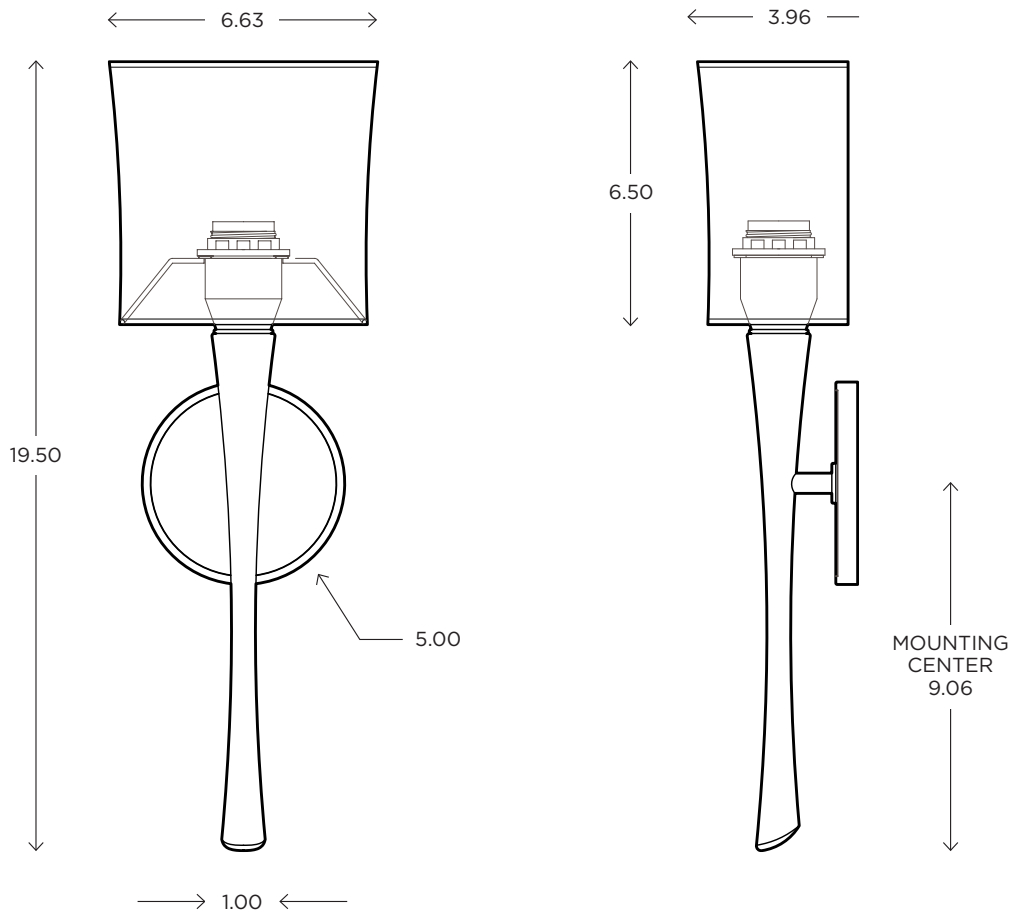

Euro 1

ADA | CUSTOM OPTIONS

An organic style sweeps across Euro with continental charm. The flowing taper of the stem appears to move toward the light beautifully, diffused through a white shantung fabric drum shade that is also tapered at the waist for ADA compliancy.

DIMENSIONS

19.50"H x 6.63"W x 3.96"P

LAMPING / VOLTAGE

- [1] 60w Max Incandescent Candelabra Base
- [1] 18w Max Fluorescent CFL GX24q-2 Base
- [1] LED Unit 3000K

FINISH

Polished Nickel, Brushed Nickel, Chrome

ayrelight.com

Euro 1

ADA CUSTOM OPTIONS

MODEL

EURO SCONCE // EUR1

DIMENSIONS

Height: 19.50
Width: 6.63
Projection: 3.96

FIXTURE TYPE