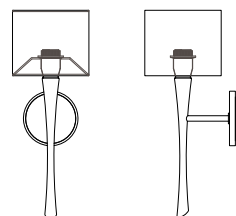

RELATED PRODUCTS

EURO SCONCE // EUR2

EURO SCONCE // EUR3

DISTRICT SCONCE // DIS1

METRO SCONCE // MET1

Ayre Architectural Lighting
14 Bristol Drive, Unit B
South Easton, MA 02375

Tel 508.205.0545
Toll Free 877.722.AYRE
Fax 508.205.0548

ayrelight.com