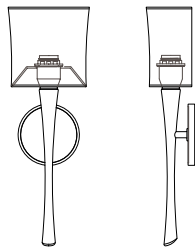

DIMENSIONS

19.50"H x 6.63"W x 3.96"P

LAMPING / VOLTAGE

- [1] 60w Max Incandescent Candelabra Base
- [1] 18w Max Fluorescent CFL GX24q-2 Base
- [1] LED Unit 3000K

FINISH

Polished Nickel, Brushed Nickel, Chrome

ayrelight.com

Euro 1

ADA CUSTOM OPTIONS

MODEL

EURO SCONCE // EUR1

DIMENSIONS

Height: 19.50
Width: 6.63
Projection: 3.96

FIXTURE TYPE