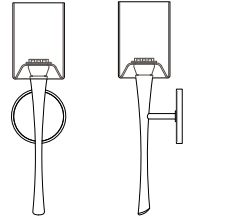

RELATED PRODUCTS

EURO SCONCE // EUR2

EURO SCONCE // EUR3

DISTRICT SCONCE // DIS1

METRO SCONCE // MET1

Ayre Architectural Lighting
14 Bristol Drive, Unit B
South Easton, MA 02375

Tel 508.205.0545
Toll Free 877.722.AYRE
Fax 508.205.0548

ayrelight.com