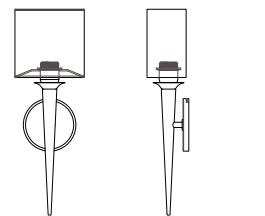

RELATED PRODUCTS

EURO SCONCE // EUR2

EURO SCONCE // EUR3

DISTRICT SCONCE // DIS1

METRO SCONCE // MET1

Ayre Architectural Lighting
14 Bristol Drive, Unit B
South Easton, MA 02375

Tel 508.205.0545
Toll Free 877.722.AYRE
Fax 508.205.0548

ayrelight.com