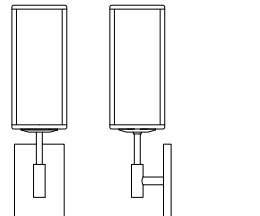

RELATED PRODUCTS

EURO SCONCE // EUR2

EURO SCONCE // EUR3

DISTRICT SCONCE // DIS1

METRO SCONCE // MET1

Ayre Architectural Lighting
14 Bristol Drive, Unit B
South Easton, MA 02375

Tel 508.205.0545
Toll Free 877.722.AYRE
Fax 508.205.0548

ayrelight.com