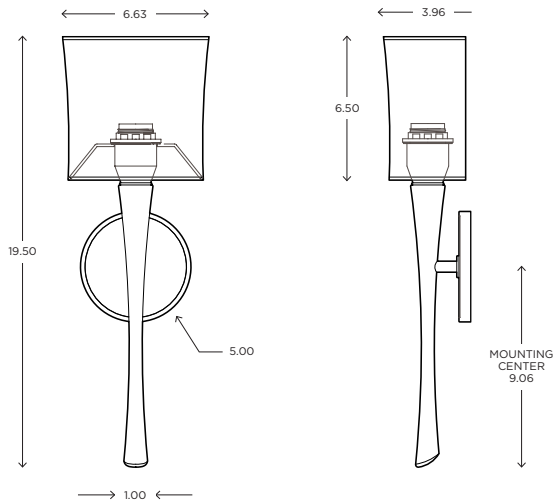

Euro 1

ADA | CUSTOM OPTIONS

An organic style sweeps across Euro with continental charm. The flowing taper of the stem appears to move toward the light beautifully, diffused through a white shantung fabric drum shade that is also tapered at the waist for ADA compliancy.

DIMENSIONS

19.50"H x 6.63"W x 3.96"P

LAMPING / VOLTAGE

- [1] 60w Max Incandescent Candelabra Base
- [1] 18w Max Fluorescent CFL GX24q-2 Base
- [1] LED Unit 3000K

FINISH

Polished Nickel, Brushed Nickel, Chrome

ayrelight.com

Euro 1

ADA CUSTOM OPTIONS

MODEL

EURO SCONCE // EUR1

DIMENSIONS

Height: 19.50
Width: 6.63
Projection: 3.96

FIXTURE TYPE