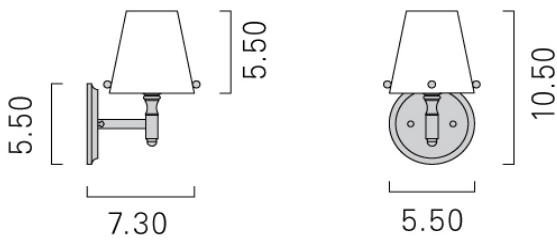

Tribeca Sconce

Model: TRI

Spec Sheets

[TRI](#)

Dimensions

Mounting Options

Diffuser Options

Finish Options

Height 10.50 Width 5.50 Projection 7.30

Standard

WM

Standard

AE

Standard

BN,PN

Standard