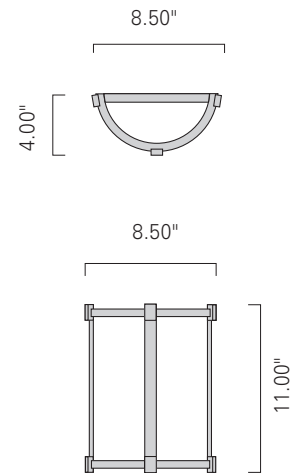

Product Name **Hat Box Round ADA Sconce**

Model Number **HRS**

Hat Box Round Sconce HRS
Polished Nickel / PN

Product Name / Model / Dimensions			Mounting Options	Diffuser Options	Finish Options	Lamping Options
Hatbox ADA Round Sconce / HRS			Standard Wall Mount / WM	Standard Shiny Opal Acrylic / AC Fabric Diffuser Navy Blue / NB Burlap White / BW Textured White / TW Textured Cream / TC	Standard AB, PB, SB Premium BN, PN	Standard Incandescent / IN (1) 60W max candelabra Optional Fluorescent / FL (1) CFTR18W G24q-2 120v
Height	Width	Projection				
11.00"	8.50"	4.00"				
Catalog Page 16						

The Hatbox Series is available in Round, Square and Oval shapes. The Series is available in a variety of stem options and Square or Round wall sconces.