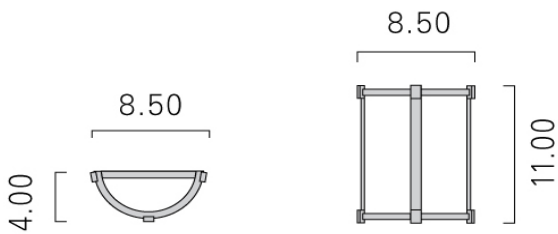

Hatbox ADA Round Sconce

Model: HRS

Spec Sheets

[HRS](#)

Dimensions

Mounting Options

Diffuser Options

Finish Options

Height 11.00 Width 8.50 Projection 4.00

Standard

WM

Standard

AC,NB,BW,TW,TC

Standard

AB,PB,SB

Premium