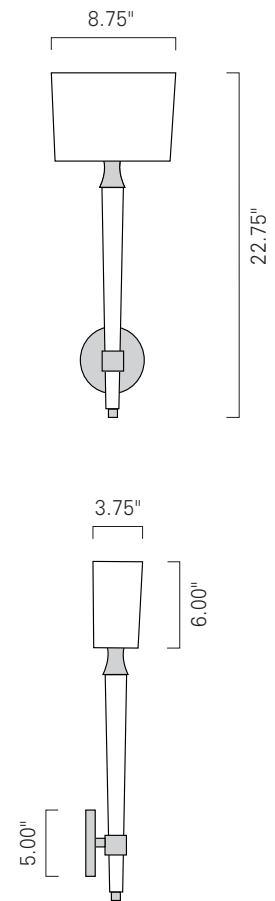

Product Name **Firenze Single Sconce**

Model Number **FIR**

Firenze Single Sconce FIR  
Polished Nickel / PN  
shown with rectangle backplate

Product Name / Model / Dimensions			Mounting Options	Diffuser Options	Finish Options	Lamping Options
Firenze Single Sconce / FIR			<b>Standard</b> Wall Mount / WM  <b>Option</b> Rectangular Backplate /RT <b>3.25 X 4.5"</b> Round Backplate /RD 5"	<b>Standard</b> Cream Shantung Fabric / CS	<b>Standard</b> AB, PB, SB  <b>Premium</b> BN, PN	<b>Standard</b> Incandescent / IN (1) 60 W max candelabra  <b>Optional</b> Fluorescent / FL (1) CFTR 18W GX24q-2 120v
Height	Width	Projection				
22.75"	8.75"	3.75"	Catalog Page 64			

The Firenze Single Sconce, Firenze Double Sconce 1 and the Firenze Double Sconce 2 are available with a round or rectangle backplate.