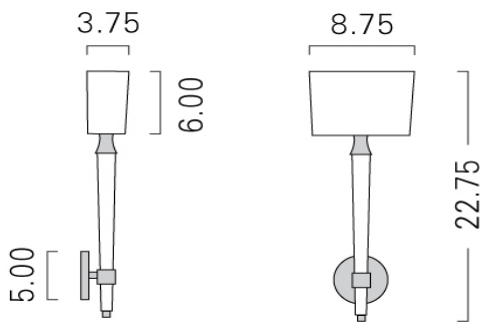

Firenze Single Sconce

Model: FIR

Spec Sheets

[FIR](#)

Dimensions

Mounting Options

Diffuser Options

Finish Options

Height 22.75" Width 8.75" Projection 3.75"

Standard

WM,RT,RD

Standard

CS

Standard

AB,PB,SB

Premium