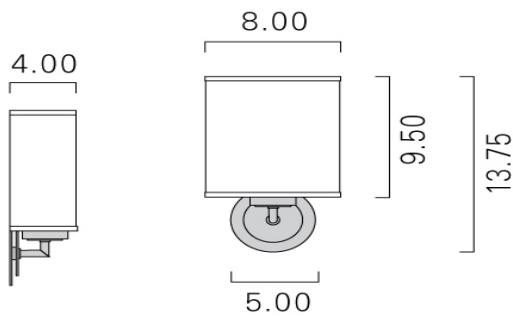

Columbus Circle Single Sconce

Model: COL1

Spec Sheets

[COL1](#)

Dimensions

Mounting Options

Diffuser Options

Finish Options

Height 13.75 Width 8.00 Projection 4.00

Standard

WM

Standard

CS,CU

Standard

AB,PB,PBSB,SBPB

Premium