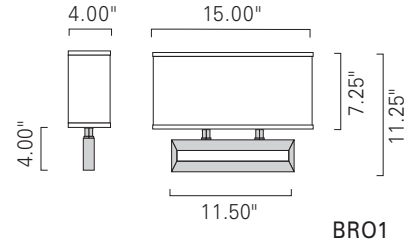

Broadway1 Double Sconce
Brushed Nickel/ BN

Broadway2 Double Sconce
Brushed Nickel/ BN

BRO1

BRO2

Product Name / Model / Dimensions			Mounting Options	Diffuser Options	Finish Options	Lamping Options						
Broadway 1 Double Sconce /BRO1 <table border="1"> <tr> <th>Height</th> <th>Width</th> <th>Projection</th> </tr> <tr> <td>11.25"</td> <td>15.00"</td> <td>4.00"</td> </tr> </table> Catalog Page 25			Height	Width	Projection	11.25"	15.00"	4.00"	Standard Wall Mount / WM	Standard Cream Linen Shade / CS Optional Custom Color Acrylic	Standard BA, PA Premium AB, BN, PB, PN, SB	Standard Incandescent / IN (2) 60W max candelabra Optional Fluorescent / FL (1) CFTR 26 or 32W GX24q-3 120v
Height	Width	Projection										
11.25"	15.00"	4.00"										
<table border="1"> <tr> <th>Height</th> <th>Width</th> <th>Projection</th> </tr> <tr> <td>11.50"</td> <td>15.00"</td> <td>4.00"</td> </tr> </table> Catalog Page 24			Height	Width	Projection	11.50"	15.00"	4.00"				
Height	Width	Projection										
11.50"	15.00"	4.00"										