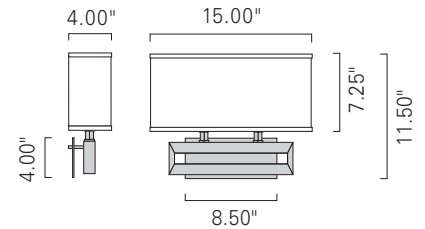

Broadway1 Double Sconce
Brushed Nickel/ BN

Broadway2 Double Sconce
Brushed Nickel/ BN

BRO1

BRO2

Product Name / Model / Dimensions			Mounting Options	Diffuser Options	Finish Options	Lamping Options						
Broadway 1 Double Sconce /BRO1 <table border="1"> <tr> <th>Height</th> <th>Width</th> <th>Projection</th> </tr> <tr> <td>11.25"</td> <td>15.00"</td> <td>4.00"</td> </tr> </table> Catalog Page 25			Height	Width	Projection	11.25"	15.00"	4.00"	Standard Wall Mount / WM	Standard Cream Linen Shade / CS Optional Custom Color Acrylic	Standard BA, PA Premium AB, BN, PB, PN, SB	Standard Incandescent / IN (2) 60W max candelabra Optional Fluorescent / FL (1) CFTR 26 or 32W GX24q-3 120v
Height	Width	Projection										
11.25"	15.00"	4.00"										
<table border="1"> <tr> <th>Height</th> <th>Width</th> <th>Projection</th> </tr> <tr> <td>11.50"</td> <td>15.00"</td> <td>4.00"</td> </tr> </table> Catalog Page 24			Height	Width	Projection	11.50"	15.00"	4.00"				
Height	Width	Projection										
11.50"	15.00"	4.00"										