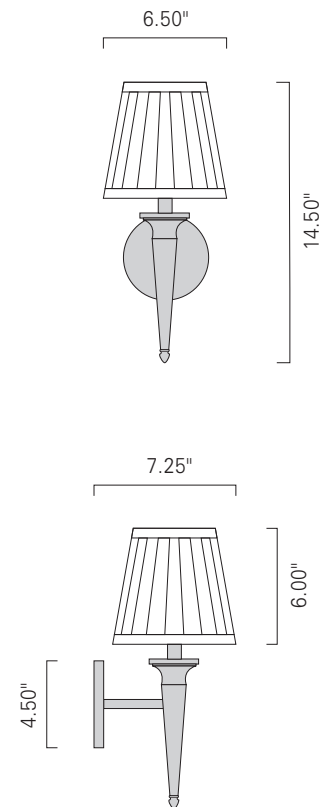

Product Name **Barcelona Sconce**

Model Number **BAR**

Barcelona Sconce **BAR**  
Polished Nickel / PN

Product Name / Model / Dimensions			Mounting Options	Diffuser Options	Finish Options	Lamping Options
Barcelona Sconce / BAR			<b>Standard</b> Wall Mount / WM	<b>Standard</b> White Pleated Shade / WS	<b>Standard</b> AB, PB, SB  <b>Premium</b> BN, PN	<b>Standard</b> Incandescent / IN (1) 60W max candelabra
Height	Width	Projection				
14.50"	6.50"	7.25"				
Catalog Page 22						