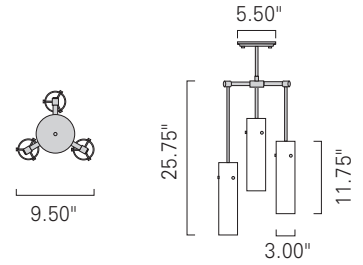

Arte Pendant, ARTE
 Splashed Opal / SO
 Brushed Nickel / BN

Arte Pendant, ARTE
 Cased Cobalt / CC
 Brushed Nickel / BN

ARTE

ARTE2

Product Name / Model / Dimensions			Mounting Options	Diffuser Options	Finish Options	Lamping Options
Arte 3-Arm Pendant / ARTE			Standard Tubing / TU	Standard Cased Cobalt / CC Shiny Opal Glass/ SH	Standard AB, PB, SB Premium BN, PN	Standard Incandescent / IN (3) 60W max T-10 medium base Edison
Body Height	Width	Overall Height				
25.75"	9.50"	Custom				
Catalog Page 52-53						
Arte 5-Arm Pendant / ART2			Standard Tubing / TU	Standard Cased Cobalt / CC Shiny Opal Glass / SH	Standard AB, PB, SB Premium BN, PN	Standard Incandescent / IN (5) 60W max medium base T-10 Edison Optional Fluorescent / FL (5) CFQ 18W GX24q-2 120v
Body Height	Width	Overall Height				
37.00"	27.00"	Custom				
Catalog Page 52-53						