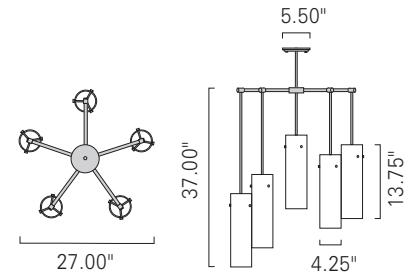

Arte Pendant, ARTE
 Splashed Opal / SO
 Brushed Nickel / BN

Arte Pendant, ARTE
 Cased Cobalt / CC
 Brushed Nickel / BN

ARTE

ARTE2

Product Name / Model / Dimensions			Mounting Options	Diffuser Options	Finish Options	Lamping Options
Arte 3-Arm Pendant / ARTE			Standard Tubing / TU	Standard Cased Cobalt / CC Shiny Opal Glass/ SH	Standard AB, PB, SB Premium BN, PN	Standard Incandescent / IN (3) 60W max T-10 medium base Edison
Body Height	Width	Overall Height				
25.75"	9.50"	Custom				
Catalog Page 52-53						
Arte 5-Arm Pendant / ART2			Standard Tubing / TU	Standard Cased Cobalt / CC Shiny Opal Glass / SH	Standard AB, PB, SB Premium BN, PN	Standard Incandescent / IN (5) 60W max medium base T-10 Edison Optional Fluorescent / FL (5) CFQ 18W GX24q-2 120v
Body Height	Width	Overall Height				
37.00"	27.00"	Custom				
Catalog Page 52-53						