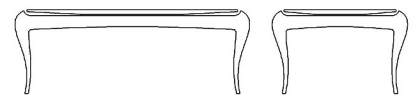

keenan cocktail table

honduran mahogany, tiger maple

The Keenan Cocktail table fuses traditional and modern style. The seductive legs are a study on the cabriole leg while the top's bold bevels create new, spirited shapes. The striking contrast of the dark mahogany base and light maple top emphasize the unique floating effect. Elegant lines and modern surfaces make this a thought provoking piece.

18"H | 50"W | 29"D

Contact us for your own custom designed cocktail table. Various sizes, finishes and materials are available.