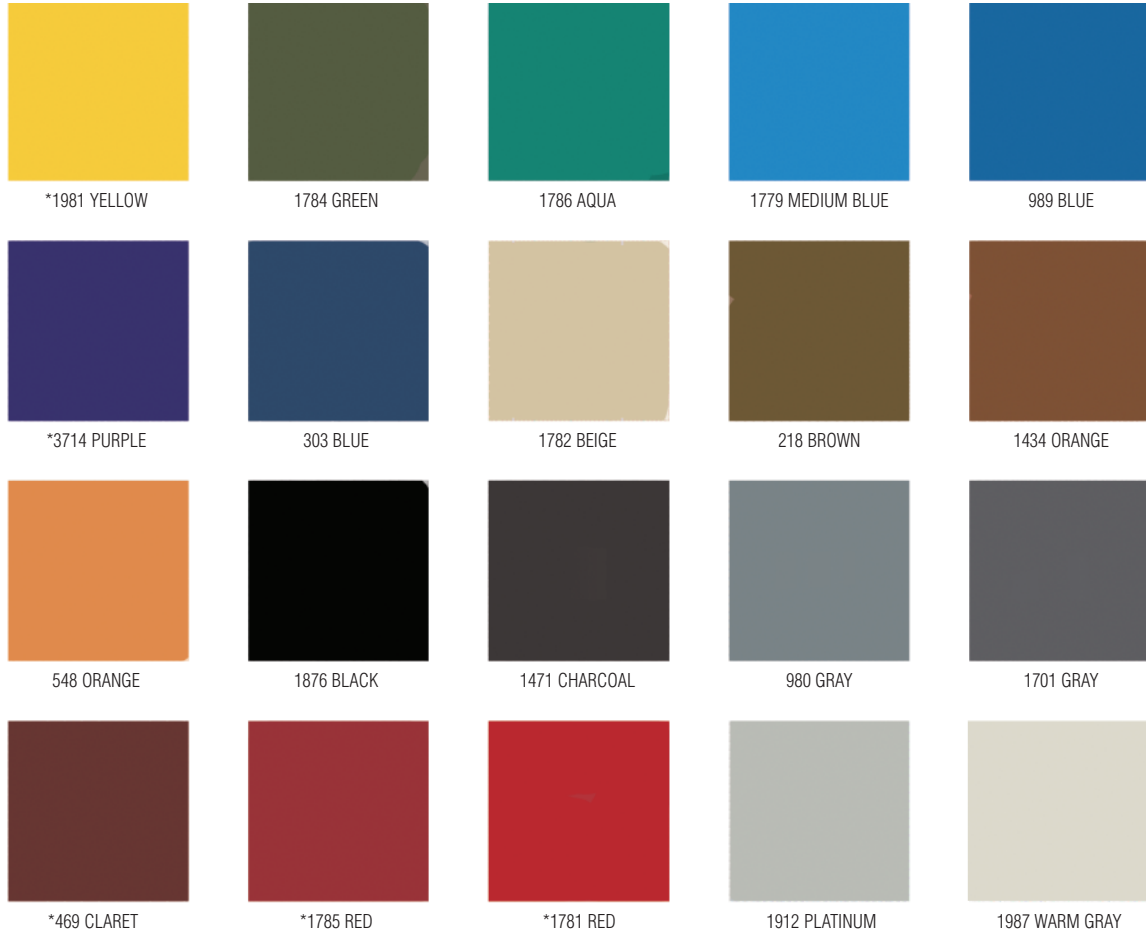

# Transit Seating

Fiberglass shell, plastic trim and fiberglass insert color selections.

## Fiberglass Shell and Plastic Trim Colors

## Fiberglass Insert Colors