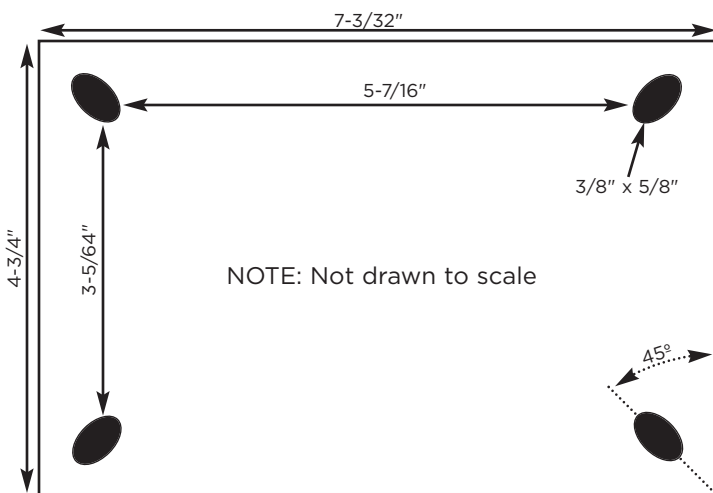

DIMENSIONS

Extension Tube (TPMUNI4 only): 23"l to 43"l

Forward & Side Tilt: 10°

Rotation: 360°

COLOR & FINISH

White paint only

WEIGHT AND FREIGHT CLASS

TPMUNI2: 4 lbs., Freight class 70 UPS

CARTON DIMENSIONS & UPC CODE

TPMUNI2: 7-1/4"w x 5-1/2"d x 7"h / O 96633 22898 0

TPMUNI4: 24"w x 10"d x 8"h / O 96633 22900 0

Quick Release Closed & Locked

Quick Release In Action

Quick Release Open

Ceiling Mounting Plate Dimensions