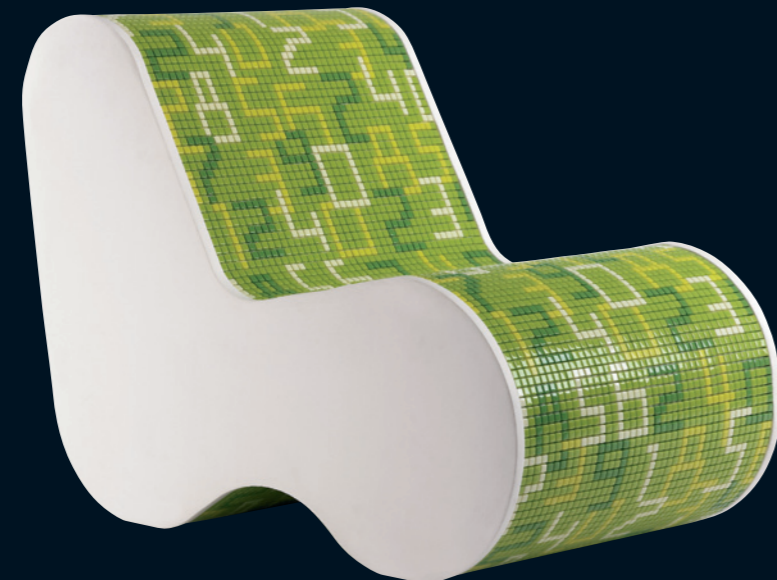

Data Black

Data Red

Data Green

Single Soft Mosaic

Seduta in poliuretano espanso rivestita in mosaico di smalto di vetro.
Disponibile in 3 varianti colore: Data Black, Data Red e Data Green

Chair in polyurethane covered with glass mosaic. Available in three
color variations: Data Black, Data Red and Data Green

Design

Jürgen Mayer H.

Misure e pesi / Weight and Dimensions

63 x 77 x 103 cm - 33 Kg
24.75" x 30.25" x 40.5" - 73 lbs