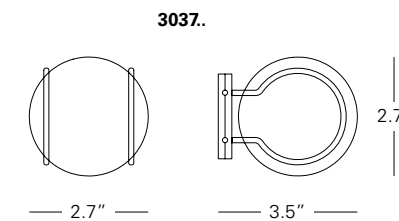

Aixo Mateix

Colgador de pared con estructura de acero armónico. Esferas de cristal azul cobalto (BC), rojo rubí (R), transparente (TR) o verde (V).

Portemanteau mural, structure en acier harmonique. Sphères en bleu cobalt (BC), rouge rubis (R), transparent (TR) ou vert (V).

3037V