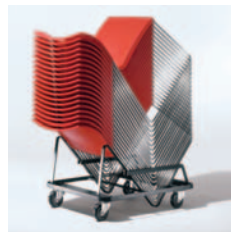

Rowdy™

Features

- Rowdy is ideal for corporate settings, education, healthcare, and institutional applications. Rowdy is ready to go to work for you.
- Rowdy's lightweight one-piece shell and frame design include a back handhold, promoting quick and convenient transport.
- Rowdy is stackable up to 40 high on a convenient stacking cart, facilitating fast and easy storage without placing extreme demands on space.
- Rowdy's continuous wire rod frame is eye-catching in its design and incorporates a wall saver to minimize potential scuffs and marks on walls.
- Rowdy's one-piece shell is molded from high-impact polypropylene for long-lasting durability and provides a generous, enduring sit. Ridges on the rear of the shell provide increased strength and resilience even in the most demanding environments.

Frame finish options

Black

The Rowdy frame is available in black for a handsome and distinguished look appropriate for any environment.

Chrome

Choose a chrome frame for a sleek, contemporary look that makes a striking and modern design statement.

Ganging options

Ganging (Arm-to-Arm)

Plastic gangers allow chairs to be easily ganged, maintaining consistent alignment.

Ganging (Armless-to-Armless)

Armless chairs may be ganged with equal ease, also allowing for alignment and efficient space planning.

Glide

Maintain a pristine floor using Rowdy's optional non-marring glides.

Stacking

Stacking cart

Armless models stack 40 high and models with arms stack 25 high with Rowdy's optional stacking cart, providing quick, easy, and efficient transport and storage.