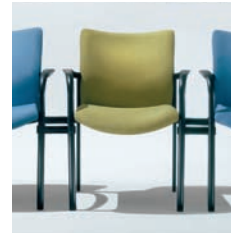

Ganging

Achieve gangs arm-to-arm or armless-to-armless.