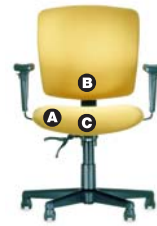

### Swivel tilt (T)

**A**  
*Pneumatic lift*  
easily adjusts to the perfect seat height

**B**  
*Tension control*  
for a firmer or softer recline

**C**  
*Tilt lock*  
locks your chair in an upright position for full tasking support

### Posture back (P)

**A**  
*Pneumatic lift*  
adjusts easily for the perfect seat height

**B**  
*Adjustable back height*  
for custom lumbar support

**C**  
*Adjustable back angle*  
adjusts angle of back for personal fit