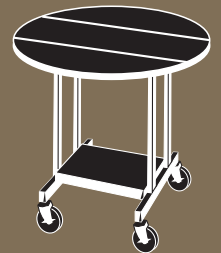

NON-FOLDING

FUNCTIONAL
FOOD SERVICE
TABLE USE AS
BUFFET, COFFEE
SERVER, PORTABLE
BAR OR
GENERAL UTILITY

PAGE 43 IN BACK
FOR ALL SIZES
AND CUSTOM
OPTIONS
AVAILABLE

TABLE STYLES

RECTANGULAR FOOD
SERVICE TABLE

OVAL FOOD
SERVICE TABLE

F E A T U R E S

- Two style to choose from. Rectangular or Oval
- 30" table height
- Heavy duty welded construction, no assembly required.
- 44 1/2" top shelf height
- Top shelf easily removed. (May be used with or without top shelf.)
- Skirting is available
- Extra storage shelf on bottom
- 30 X 60 Rectangle
- Tables nest for storage.
- 30 X 60 Oval
- Heavy duty shelf support bracket.
- All locking heavy duty ball bearing swivel casters.

Now You
CAN SERVE
UP A
FUNCTIONAL
ROOM TABLE

PAGE 43 IN BACK
FOR ALL SIZES
AND CUSTOM
OPTIONS
AVAILABLE

F E A T U R E S

- Two styles to choose.
 - Round
 - Rectangle
- All locking heavy duty ball bearing swivel casters.
- 29" table HT.
- Heavy duty welded construction, no assembly required.
- Skirting is available
- Extra storage shelf on bottom.
- Tables nest for storage.
- Heavy duty steel table leaf supports.

TABLE STYLES

RECTANGLE ROOM SERVICE TABLE

ROUND ROOM SERVICE TABLE

S E L E C T I O N

- High Pressure Plastic Laminate
 - (3/4" bonded to particle board core)
 - ~ In any currently available color and texture.
 - ~ All laminated tables have a backing sheet to improve balance and prevent warpage.