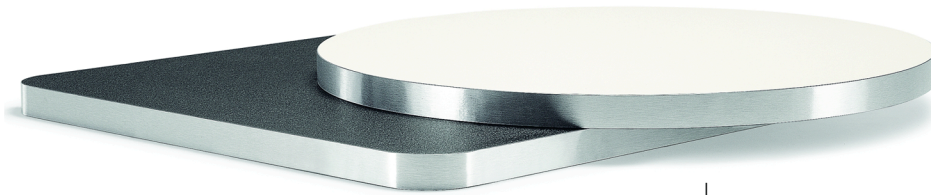

**THE LOOK OF SEATING®**  
www.aceray.com

●●●● #T100 HP Laminate Table Top

Thickness: 1"

ABS FLAT EDGE  
Colors: White, Matt Aluminum, Wenge,  
Cherry, Beech, Dark Walnut, Bleached Oak

#T100-A2

Round Sizes:  
24", 30", 36", 42", 48"

Square Sizes:  
24"x24", 30"x30", 36"x36",  
42"x42", 48"x48"

Rectangular Sizes:  
24"x30", 30"x42", 30"x48",  
30"x72"

Custom Sizes Available.

Choose Laminates From:

- ABET <http://www.abetlaminati.com>
- Arpa <http://www.arpausa.com>
- Polyrey <http://www.polyrey.com>
- Formica <http://www.formica.eu.com>
- Wilsonart <http://www.wilsonart.com>

#T100-V3

VINYL EDGE  
Colors: Black, Silver, Antracite, Nat. Beech,  
Cherry, Walnut

ABS FLAT EDGE  
Colors: White, Matt Aluminum, Wenge,  
Cherry, Beech, Dark Walnut, Bleached Oak

#T100-WL5

Solid Beech Wood Edges Available in  
any Aceray Standard Stain