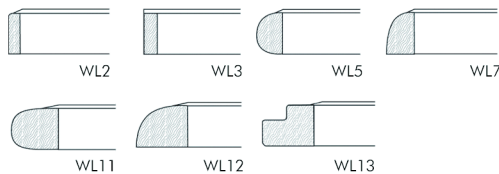

Square Sizes:  
24"x24", 30"x30", 36"x36",  
42"x42", 48"x48"

Rectangular Sizes:  
24"x30", 30"x42", 30"x48",  
30"x72"

Custom Sizes Available.

Choose Laminates From:

- ABET <http://www.abetlaminati.com>
- Arpa <http://www.arpausa.com>
- Polyrey <http://www.polyrey.com>
- Formica <http://www.formica.eu.com>
- Wilsonart <http://www.wilsonart.com>

#T100-V3

VINYL EDGE  
Colors: Black, Silver, Antracite, Nat. Beech,  
Cherry, Walnut

ABS FLAT EDGE  
Colors: White, Matt Aluminum, Wenge,  
Cherry, Beech, Dark Walnut, Bleached Oak

#T100-WL5

Solid Beech Wood Edges Available in  
any Aceray Standard Stain