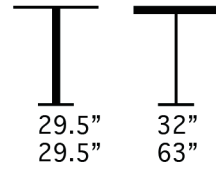

THE LOOK OF SEATING®
www.aceray.com

Design:
Chiaramonte-Marin

● ● ● #888 Table

Aluminum Frame Indoor/Outdoor Table with an Optional Tempered Glass Top.

Woven in All-Weather-Wicker.

Wicker Colors: Natural or Wenge