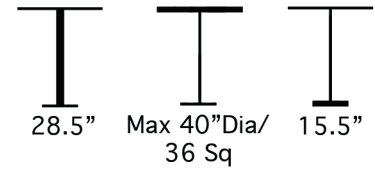

THE LOOK OF SEATING®
www.aceray.com

● ● ● #863 Table Base

#863

Stainless Steel Table Base.

Available in:

- Brushed or Polished Stainless Steel
- Wood Veneer Pole with Brushed or Polished Stainless Steel Base