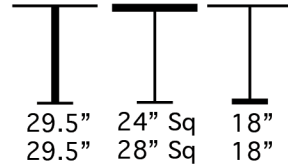

**THE LOOK OF SEATING®**  
www.aceray.com

**Design:**

**ENProject**

● ● ● #856 Table

Polished Chrome or Powder Coated Steel Base Pedestal Table with Lacquered MDF Tops.

#856

**Aceray llc**  
104 Broadway, Suite 200  
Denver, CO 80203  
Ph: 303 733 3404  
Fax: 303 733 3414  
info@aceray.com