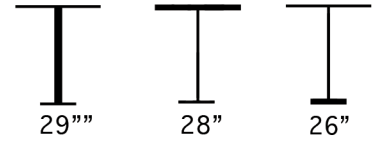

THE LOOK OF SEATING®
www.aceray.com

● ● ● #841Z-28 Table

Solid Matt Cast Aluminum Cross
Base Table with Adjustable
Footcaps.

Brushed Stainless Steel Top With
Rounded Edge.

For Tilting Options, Specify #841ZT