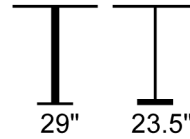

THE LOOK OF SEATING™
www.aceray.com

● ● ● #836 Table Base

Cast Iron Table Base with
Adjustable Foot Caps.
55" Diam./40" Sq. Max Top Size.
Available in:

- Indoor Powder Coated Finishes
- Outdoor Powder Coated Finishes
- Polished Chrome Finish
- Brushed or Polished
Stainless Steel
- Solid Wood Pole or Wood Veneer
Pole with Brushed or Polished
Stainless Steel Base
- Solid Wood Pole or Wood Veneer
Pole with Powder Coated Base