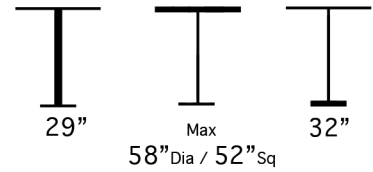

THE LOOK OF SEATING®
www.aceray.com

● ● ● ● #828XX Table Base

Stainless Steel Table Base.

Available in:

- Brushed or Polished Stainless Steel
- Wood Veneer Pole with Brushed or Polished Stainless Steel Base.