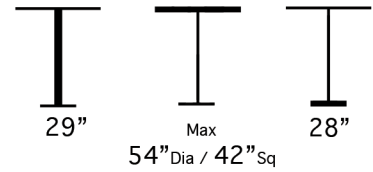

THE LOOK OF SEATING®
www.aceray.com

● ● ● ● #828X Table Base

Stainless Steel Table Base.

Available in:

- Brushed or Polished Stainless Steel
- Wood Veneer Pole with Brushed or Polished Stainless Steel Base.