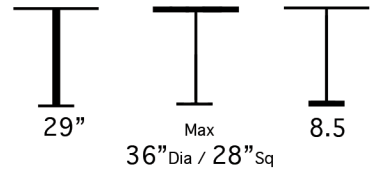

THE LOOK OF SEATING®
www.aceray.com

● ● ● #826F Table Base

#826F

**Bolted to the Floor Cast Iron
Table Bases.**

Available in:

- Powder Coated Finish
- Polished Chrome Finish
- Brushed or Polished Stainless Steel
- Wood Veneer Pole with Powder Coated, Brushed or Polished Stainless Steel Base Cap.