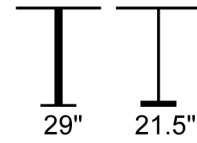

**THE LOOK OF SEATING™**  
www.aceray.com

● ● ● #824 Table Base

Cast Iron Pedestal Table Base  
with Adjustable Feet.  
-51" Max Top Size.

Available in:

- Powder Coated Finish
- Chrome Finish
- Wood Veneer Pole with Chromed or Powder Coated Base