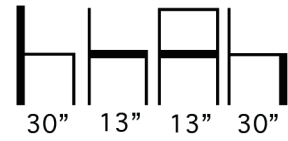

THE LOOK OF SEATING®
www.aceray.com

● ● ● #546 Bartstool

#546

Brushed or Polished Chromed
Square Tubular Steel Frame
Barstool with Oak Veneer Seat.

Seat Available in Bleached Oak
or Wenge Finishes.

Aceray llc
104 Broadway, Suite 200
Denver, CO 80203
Ph: 303 733 3404
Fax: 303 733 3414
info@aceray.com