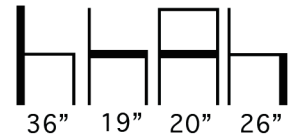

THE LOOK OF SEATING®
www.aceray.com

Design:
S. Mian & G. Astolfi

● ● ● #685 Counter stool

Matt or Polished Chrome Steel Frame Counter Stool. Available with Upholstered Seat and Laminated Wood Seat.

Wood Veneer Finishes:
Natural Beech And Wenge Stains