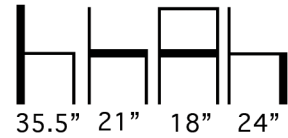

THE LOOK OF SEATING®
www.aceray.com

Design:
F. Gallinaro

● ● ● ● #615 Counter Stool

Beech Wood Counter Stool with
Turned Front Legs and Tufted
Seat and Back.

Frame Finish Options:

- Aceray Wood Finishes
- White or Black Lacquer
- Gold or Silver Lacquer Front Legs