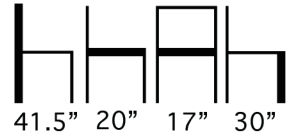

**THE LOOK OF SEATING®**  
www.aceray.com

**Design:**  
ENNE Design

● ● ● ● #567 Barstool

Beech Wood Barstool with  
Tapered Legs and Upholstered  
Seat.

#567

**Aceray llc**  
104 Broadway, Suite 200  
Denver, CO 80203  
Ph: 303 733 3404  
Fax: 303 733 3414  
info@aceray.com