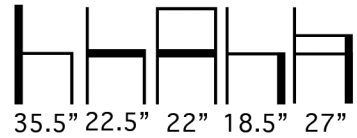

**THE LOOK OF SEATING®**  
www.aceray.com

**Design:**  
F. Gallinaro

● ● ● ● #384 Armchair

Beech Wood Armchair with  
Brushed Stainless Steel Support  
that Holds the Upholstered  
Panel Back.

#384

**Aceray llc**  
104 Broadway, Suite 200  
Denver, CO 80203  
Ph: 303 733 3404  
Fax: 303 733 3414  
info@aceray.com