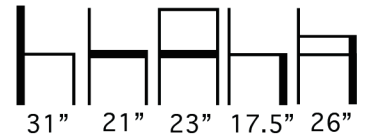

THE LOOK OF SEATING®
www.aceray.com

Design:
Chiaramonte-Marin

● ● ● #342 Armchair

#342

Matt or Polished Chrome Steel
Frame Armchair with Laminated
Wood Seat and Back.

All Stack 4 High.

Wood Veneer Finishes:
Natural Beech and Wenge Stain.