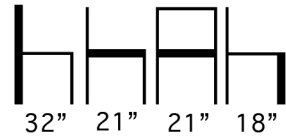

THE LOOK OF SEATING®
www.aceray.com

● ● ● ● #150SLED-08 Side Chair

Polished Chrome Steel Rod Frame
Sled Base Stacking Side Chair
with Cut-Out in the Back.

Shells Available in:

- Beech Veneer
Finishes Natural Beech, Walnut1,
Cherry1, Wenge