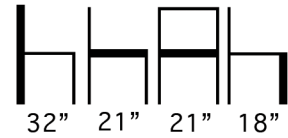

**THE LOOK** OF SEATING®  
[www.aceray.com](http://www.aceray.com)

● ● ● ● #150R-08 Side Chair

Polished Chrome Steel Frame  
Stacking Side Chair with Cut-Out  
in the Back.

Shells Available in:

- Beech Veneer  
Finishes Natural Beech, Walnut1,  
Cherry1, Wenge