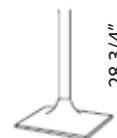

mahogany

mahogany 2

size options

Steel Tube Column

4-4803

28 3/4"

15 3/4"

4-4830

28 3/4"

18 1/4"

4-4843

28 3/4"

22 1/4"

4-4834

43 1/2"

18 1/4"

4-4844

43 1/2"

22 1/4"

4-4823

28 3/4"

15 3/4" x 15 3/4"

Aluminium Conical Column

4-4800