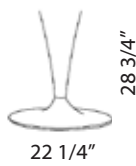

Dream size options continued

Conical Wood Column

4-4803/FM

4-4830/FM

4-4843/FM

4-4834/FM

4-4820/FM

Conical Brushed Steel Column

4-4811

4-4841

base finishes

brushed stainless steel

polished stainless steel

column finishes

natural beech

wenge

walnut

cherry

cherry 2

mahogany

mahogany 2

thechairfactory™

www.thechairfactory.com, 214 Bowery NYC, T: 212.941.8700 F: 212.941.0033