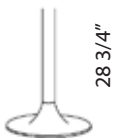

Dream

Powder coated cast-iron base or stainless steel base, polished or brushed. Chromed or satinized conical steel column, aluminium column or solid beech column.

Model # 4-4840

additional images

base finishes

mahogany

mahogany 2

size options

Steel Tube Column

4-4803

28 3/4"

15 3/4"

4-4830

28 3/4"

18 1/4"

4-4843

28 3/4"

22 1/4"

4-4834

43 1/2"

18 1/4"

4-4844

43 1/2"

22 1/4"

4-4823

28 3/4"

15 3/4" x 15 3/4"

Aluminium Conical Column

4-4800