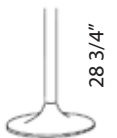

Dream

Powder coated cast-iron base or stainless steel base, polished or brushed. Chromed or satinized conical steel column, aluminium column or solid beech column.

Model # 4-4840

additional images

base finishes

mahogany

mahogany 2

size options

Steel Tube Column

4-4803

28 3/4"

15 3/4"

4-4830

28 3/4"

18 1/4"

4-4843

28 3/4"

22 1/4"

4-4834

43 1/2"

18 1/4"

4-4844

43 1/2"

22 1/4"

4-4823

28 3/4"

15 3/4" x 15 3/4"

Aluminium Conical Column

4-4800