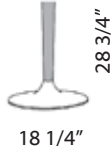

28 3/4"

15 3/4"

4-4810

28 3/4"

18 1/4"

4-4840

28 3/4"

22 1/4"

4-4850

28 3/4"

27 3/4"

4-4820

28 3/4"

15 3/4" x 15 3/4"

size options continued on next page →

thechairfactory™

www.thechairfactory.com, 214 Bowery NYC, T: 212.941.8700 F: 212.941.0033

Dream size options continued

Conical Wood Column

4-4803/FM

4-4830/FM

4-4843/FM

4-4834/FM

4-4820/FM