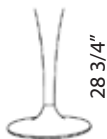

mahogany

mahogany 2

size options

Steel Tube Column

4-4803

28 3/4"

15 3/4"

4-4830

28 3/4"

18 1/4"

4-4843

28 3/4"

22 1/4"

4-4834

43 1/2"

18 1/4"

4-4844

43 1/2"

22 1/4"

4-4823

28 3/4"

15 3/4" x 15 3/4"

Aluminium Conical Column

4-4800

28 3/4"

15 3/4"

4-4810

28 3/4"

18 1/4"

4-4840

28 3/4"

22 1/4"