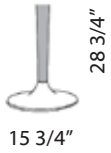

4-4844

43 1/2"

22 1/4"

4-4823

28 3/4"

15 3/4" x 15 3/4"

Aluminium Conical Column

4-4800

28 3/4"

15 3/4"

4-4810

28 3/4"

18 1/4"

4-4840

28 3/4"

22 1/4"

4-4850

28 3/4"

27 3/4"

4-4820

28 3/4"

15 3/4" x 15 3/4"

size options continued on next page →

thechairfactory™

www.thechairfactory.com, 214 Bowery NYC, T: 212.941.8700 F: 212.941.0033

Dream size options continued

Conical Wood Column

4-4803/FM

4-4830/FM

4-4843/FM

4-4834/FM

4-4820/FM