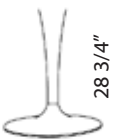

mahogany

mahogany 2

size options

Steel Tube Column

4-4803

28 3/4"

15 3/4"

4-4830

28 3/4"

18 1/4"

4-4843

28 3/4"

22 1/4"

4-4834

43 1/2"

18 1/4"

4-4844

43 1/2"

22 1/4"

4-4823

28 3/4"

15 3/4" x 15 3/4"

Aluminium Conical Column

4-4800

28 3/4"

15 3/4"

4-4810

28 3/4"

18 1/4"

4-4840

28 3/4"

22 1/4"