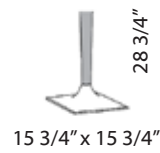

28 3/4"

15 3/4"

4-4810

28 3/4"

18 1/4"

4-4840

28 3/4"

22 1/4"

4-4850

28 3/4"

27 3/4"

4-4820

28 3/4"

15 3/4" x 15 3/4"

size options continued on next page →

thechairfactory™

www.thechairfactory.com, 214 Bowery NYC, T: 212.941.8700 F: 212.941.0033

Dream size options continued

Conical Wood Column

4-4803/FM

4-4830/FM

4-4843/FM

4-4834/FM

4-4820/FM