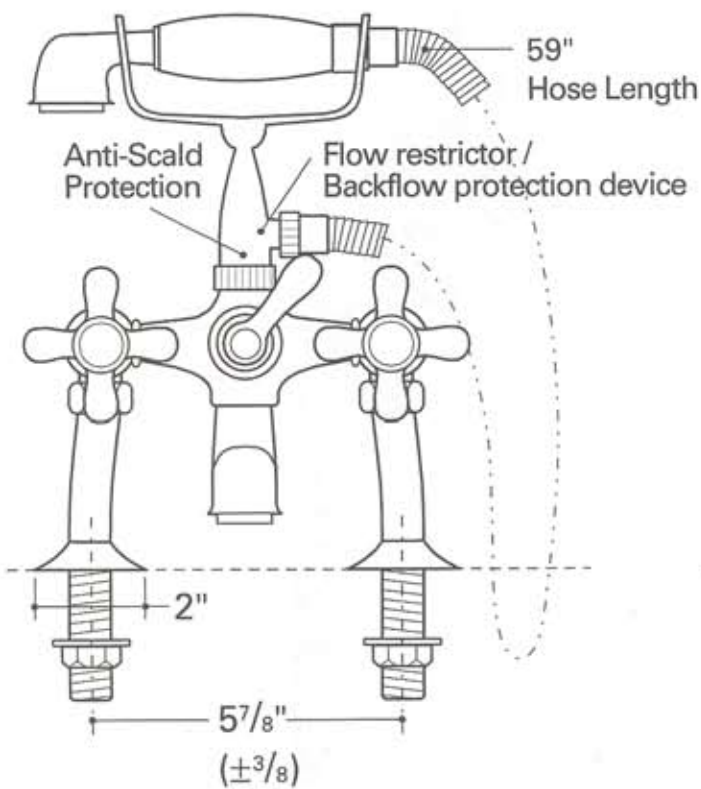

EXPOSED TUB FILLER AND HANDSHOWER
ELTU 52

DECK MOUNT PILLARS
ELTU 22

Note: Drilling hole size: 1 1/4"

Inlets 3/4" straight male threads
NPT adaptors provided

Vacuum breaker provided

When using in conjunction with the freestanding legs (NFTU 32) you must specify the ETTU 90 deck unions in place of the ELTU 22 deck unions

All dimensions are based on original specifications and are subject to change and variation. Please consult your Design Associate for current specification.