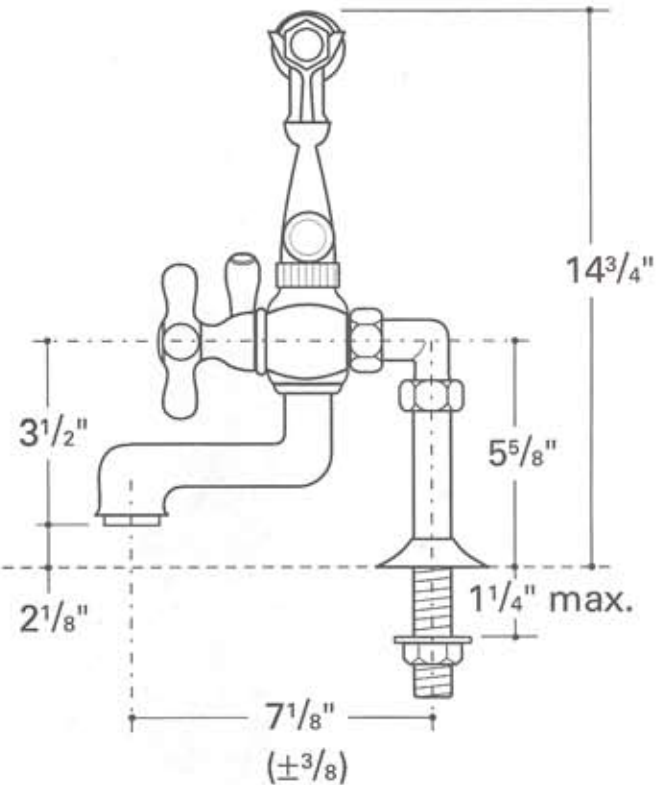

EXPOSED TUB FILLER AND HANDSHOWER
ELTU 52

DECK MOUNT PILLARS
ELTU 22

Note: Drilling hole size: 1 1/4"

Inlets 3/4" straight male threads
NPT adaptors provided

Vacuum breaker provided

When using in conjunction with the freestanding legs (NFTU 32) you must specify the ETTU 90 deck unions in place of the ELTU 22 deck unions

All dimensions are based on original specifications and are subject to change and variation. Please consult your Design Associate for current specification.