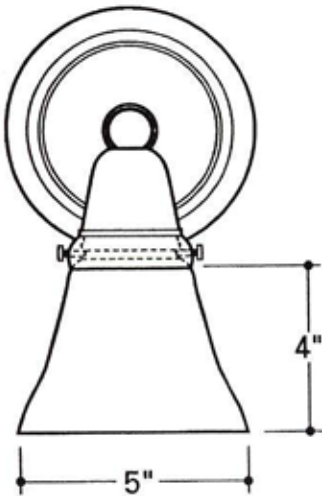

SCONCES

ROUND SINGLE SCONCE
WITH GLASS SHADE
JMLT 54

All dimensions are based on original specifications and are subject to change and variation. Please consult your Design Associate for current specification.

Note:
Fixture can be mounted up or down
Junction box type: 4" octagon, single gang
Bulb type: 75 watt max. medium base.