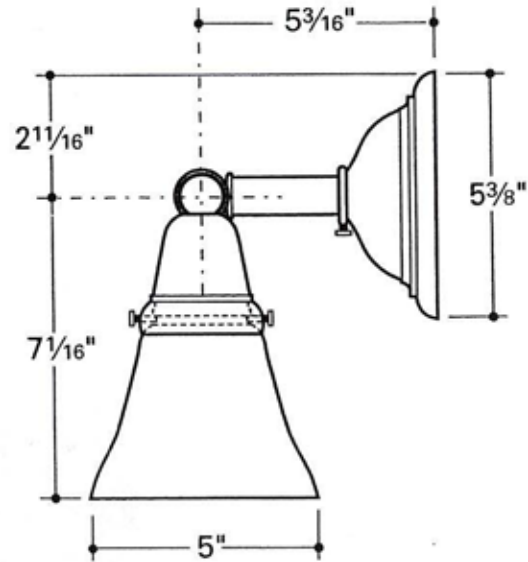

SCONCES

ROUND SINGLE SCONCE
WITH GLASS SHADE
JMLT 54

All dimensions are based on original specifications and are subject to change and variation. Please consult your Design Associate for current specification.

Note:
Fixture can be mounted up or down
Junction box type: 4" octagon, single gang
Bulb type: 75 watt max. medium base.