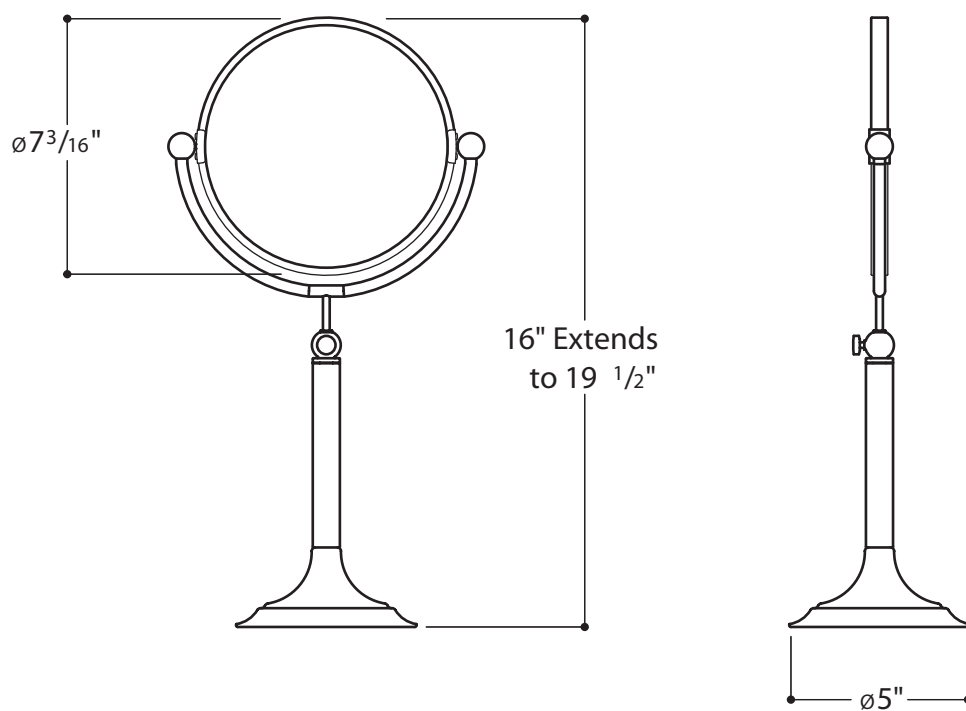

CRYSTAL

FREESTANDING MIRROR
CRMR68

All dimensions are based on original specifications and are subject to change and variation. Please consult your Design Associate for current specification.