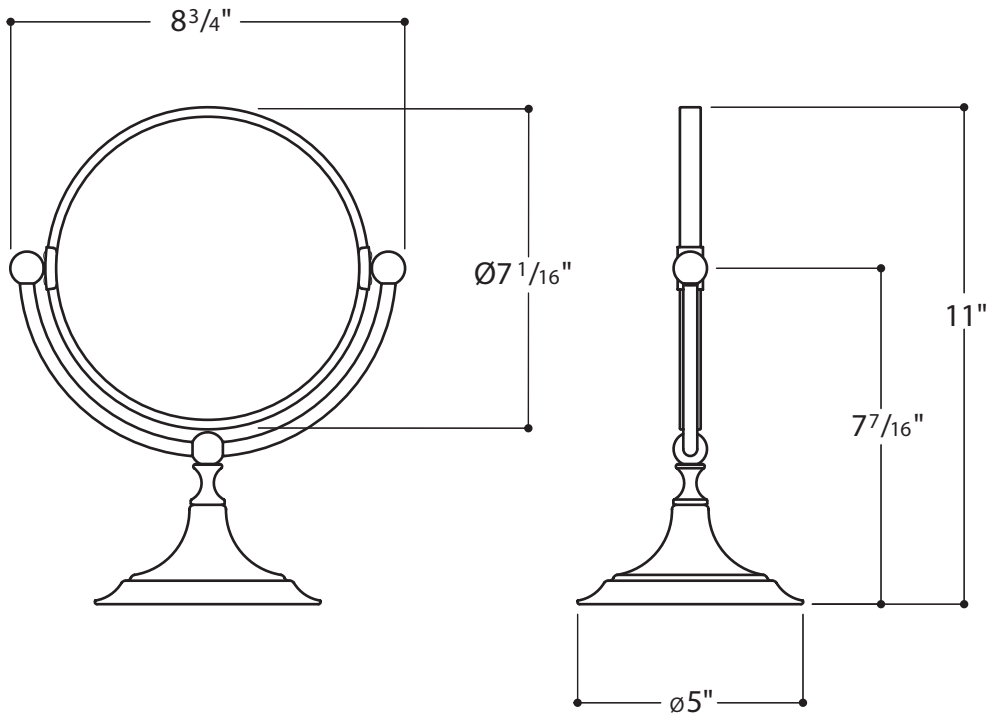

CRYSTAL

FREESTANDING MIRROR
CRMR30

Magnification:
3x on one side
1x on the other

All dimensions are based on original specifications and are subject to change and variation. Please consult your Design Associate for current specification.