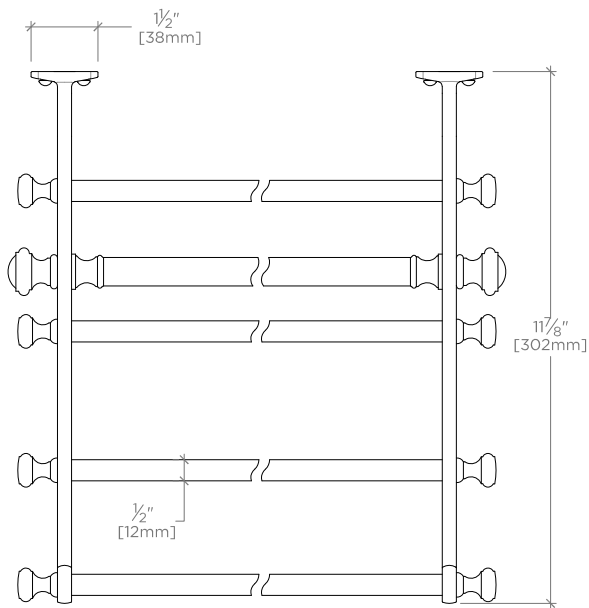

Wall Mounted Hotel Rack 31 1/2" in Nickel

STYLE No. 319105
REFERENCE No. ETHR02N
ITEM No. 22-48982-12300

DESIGN

Etoile is classic Belle Epoque for those who appreciate tradition in harmony with modern life. Sophisticated and subtle, each elegant curve and detail represent exemplary European heritage and hand craftsmanship; the epitome of luxury for the bath.

SHOWN IN Nickel

WATERWORKS

TECHNICAL SERVICES
800.927.2120
WATERWORKS.COM

ETOILE

Wall Mounted Hotel Rack 31 1/2" in Nickel

STYLE No. 319105
REFERENCE No. ETHRO2N
ITEM No. 22-48982-12300

SPECIFICATIONS
PAGE 2 OF 3

All dimensions are based on original specifications and are subject to change and variation. Please consult your Design Associate for current specifications.

TOP VIEW

SCALE: 3"=1'-0"

FRONT VIEW

SCALE: 3"=1'-0"

SIDE VIEW

SCALE: 3"=1'-0"

WATERWORKS

TECHNICAL SERVICES
800.927.2120
WATERWORKS.COM

ETOILE

Wall Mounted Hotel Rack 31 ½" in Nickel

STYLE No. 319105
REFERENCE No. ETHR02N
ITEM No. 22-48982-12300

SPECIFICATIONS
PAGE 3 OF 3