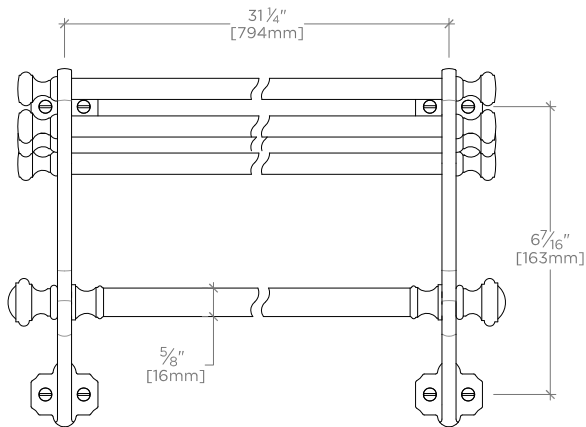

SHOWN IN Nickel

WATERWORKS

TECHNICAL SERVICES
800.927.2120
WATERWORKS.COM

ETOILE

Wall Mounted Hotel Rack 31 1/2" in Nickel

STYLE No. 319105
REFERENCE No. ETHRO2N
ITEM No. 22-48982-12300

SPECIFICATIONS
PAGE 2 OF 3

All dimensions are based on original specifications and are subject to change and variation. Please consult your Design Associate for current specifications.

TOP VIEW

SCALE: 3"=1'-0"

FRONT VIEW

SCALE: 3"=1'-0"

SIDE VIEW

SCALE: 3"=1'-0"

WATERWORKS

TECHNICAL SERVICES
800.927.2120
WATERWORKS.COM

ETOILE

Wall Mounted Hotel Rack 31 ½" in Nickel

STYLE No. 319105
REFERENCE No. ETHR02N
ITEM No. 22-48982-12300

SPECIFICATIONS
PAGE 3 OF 3