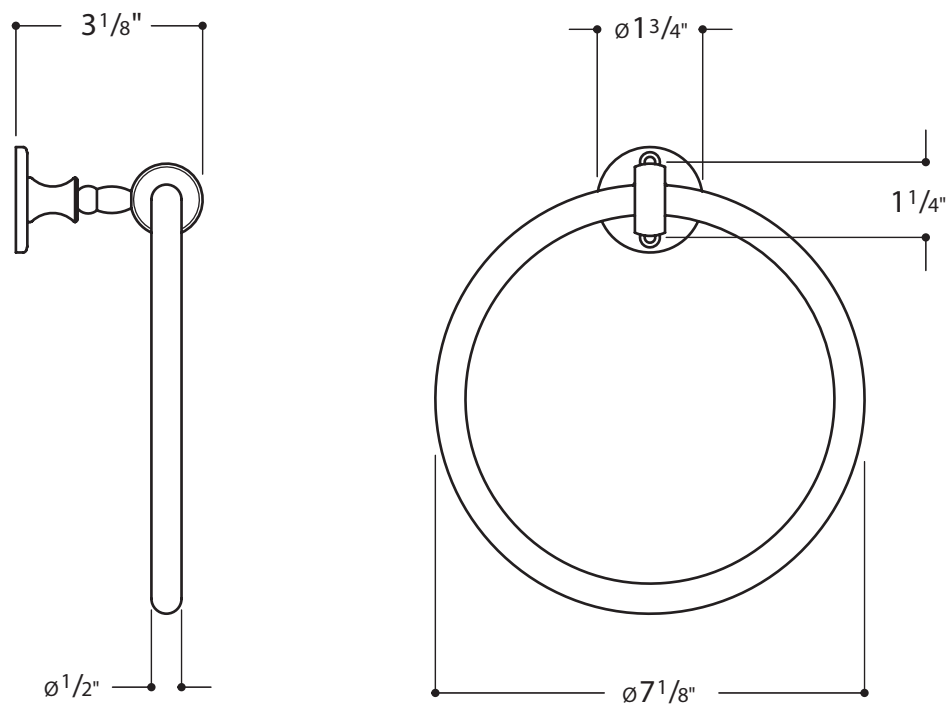

CRYSTAL

TOWEL RING
CRTB52

- NOTE:
- Wood blocking is recommended to ensure adequate support

All dimensions are based on original specifications and are subject to change and variation. Please consult your Design Associate for current specification.