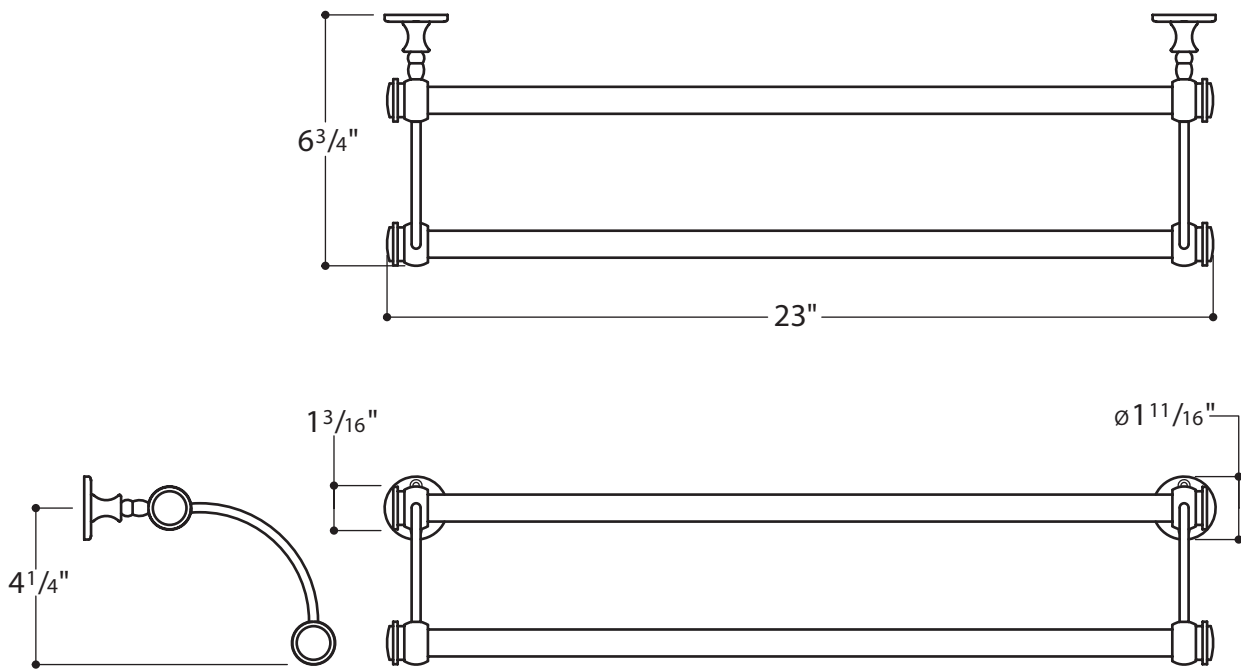

# CRYSTAL

---

## 23" CRYSTAL DOUBLE TOWEL BAR CRTB23D

### Notes:

- Wood blocking is recommended to ensure adequate support.
- Can be field cut to length with a wet saw.

All dimensions are based on original specifications and are subject to change and variation. Please consult your Design Associate for current specification.