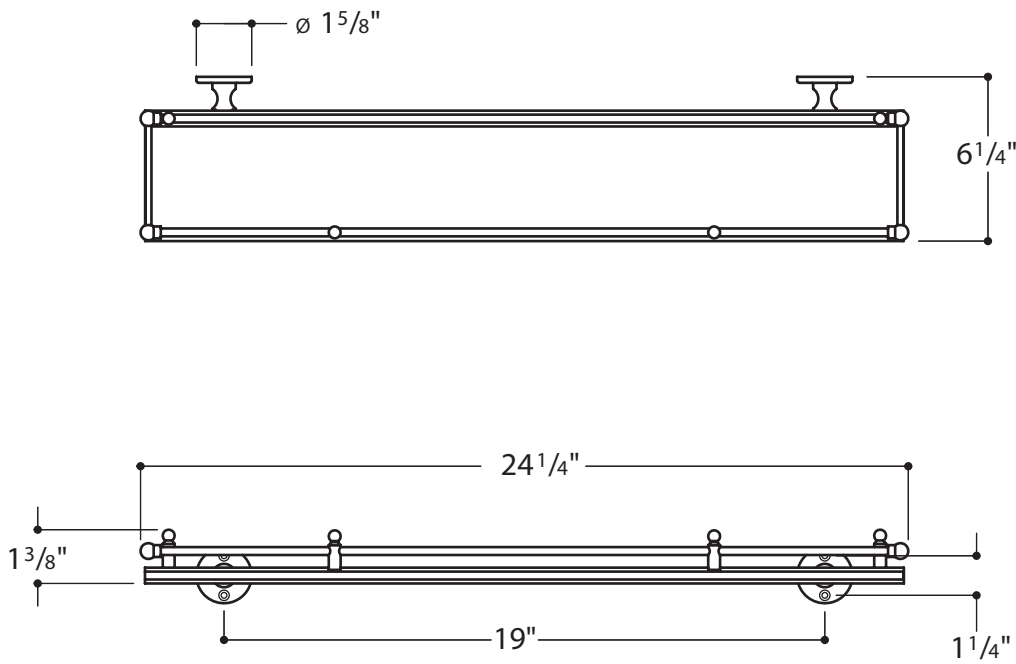

CRYSTAL

24" GLASS SHELF CRSF24

Note:

- Wood blocking is recommended to ensure adequate support.
- Rail pivots up for cleaning.

All dimensions are based on original specifications and are subject to change and variation. Please consult your Design Associate for current specification.