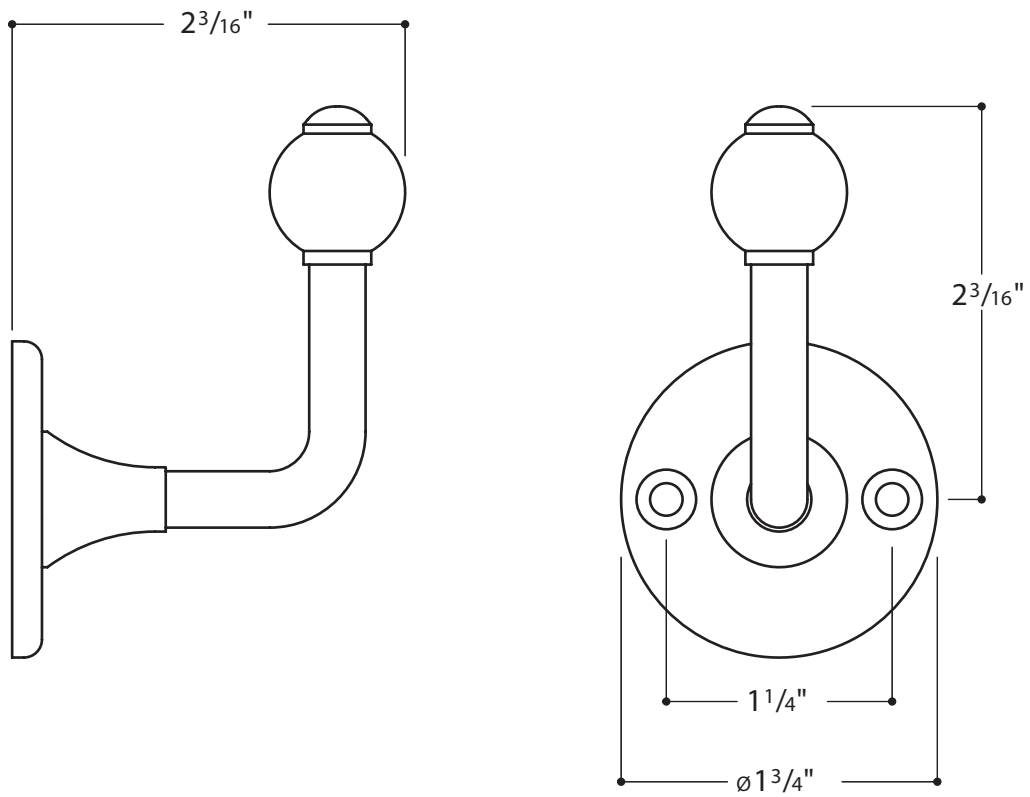

ROBE HOOK
CRRH47

Note:

- Wood blocking is recommended to ensure adequate support.

All dimensions are based on original specifications and are subject to change and variation. Please consult your Design Associate for current specification.