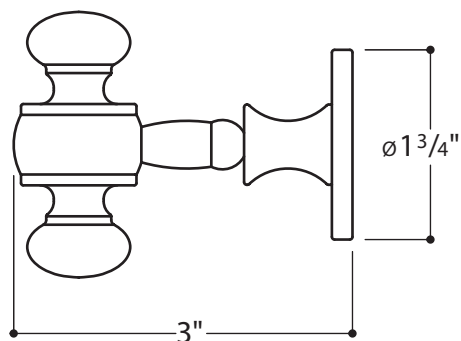

CRYSTAL

ROBE HOOK
CRRH46

Notes:

- Wood blocking is recommended to ensure adequate support.

All dimensions are based on original specifications and are subject to change and variation. Please consult your Design Associate for current specification.