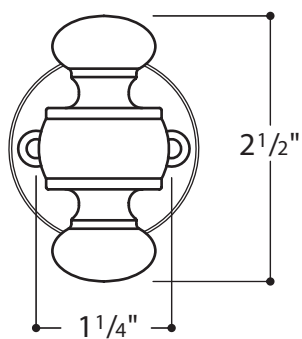

CRYSTAL

ROBE HOOK
CRRH46

Notes:

- Wood blocking is recommended to ensure adequate support.

All dimensions are based on original specifications and are subject to change and variation. Please consult your Design Associate for current specification.