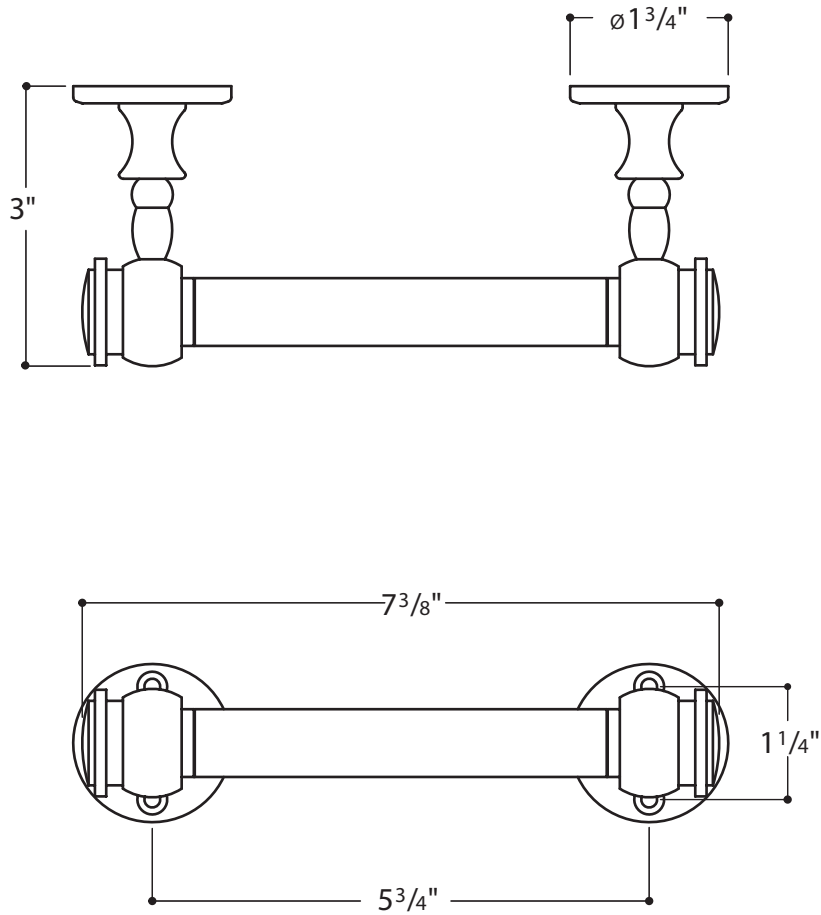

CRYSTAL

PAPER HOLDER
CRPH35

Note:

- Wood blocking is recommended to ensure adequate support.

All dimensions are based on original specifications and are subject to change and variation. Please consult your Design Associate for current specification.